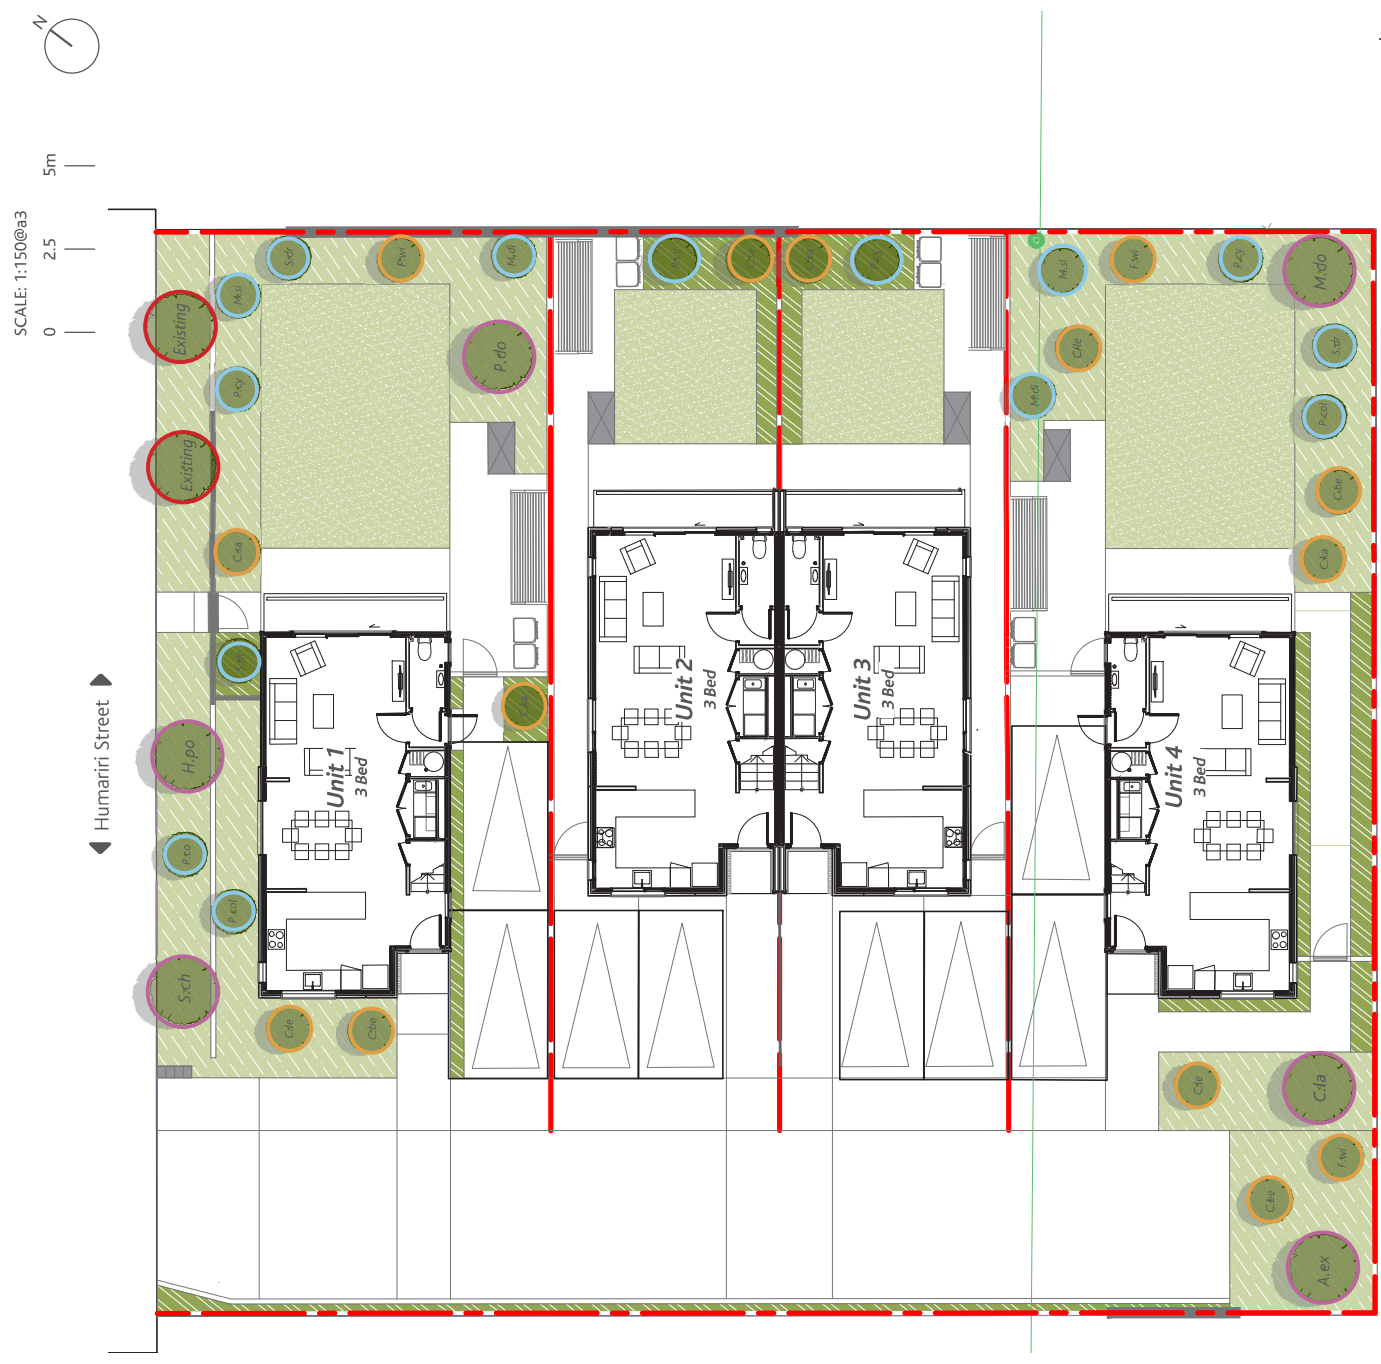

CONCEPT DESIGN SOFTSCAPE STRATEGY

Key

SOFTSCAPE

Planting Mixes

-  Mix 1 | Mass Amenity Planting
-  Mix 2 | Narrow Mix Planting /Shade Tolerant Mix
-  Lawn

Trees

-  Specimen Trees | See species list for further information
-  Smaller Trees + Large Shrubs | See species list for further information
-  Fruit trees | See species list for further information
-  Existing Trees to be retained (2x Olive Trees)

BUN60404556
Approved Resource Consent Plan
14/09/2022

CONCEPT DESIGN SPECIES LIST

SPECIMEN TREES

No	Māori / Common Name	Botanical Name	Plant Sizes L	Cntrs mm	Percent Mix %
1 S.ch	Coastal kōwhhai	<i>Sophora chathamica</i>	160L	4000	
2 A.ex	Tītoki	<i>Alectryon excelsus</i>	160L	5000	
3 H.po	Houhere	<i>Hoheria populnea</i>	80L	4000	